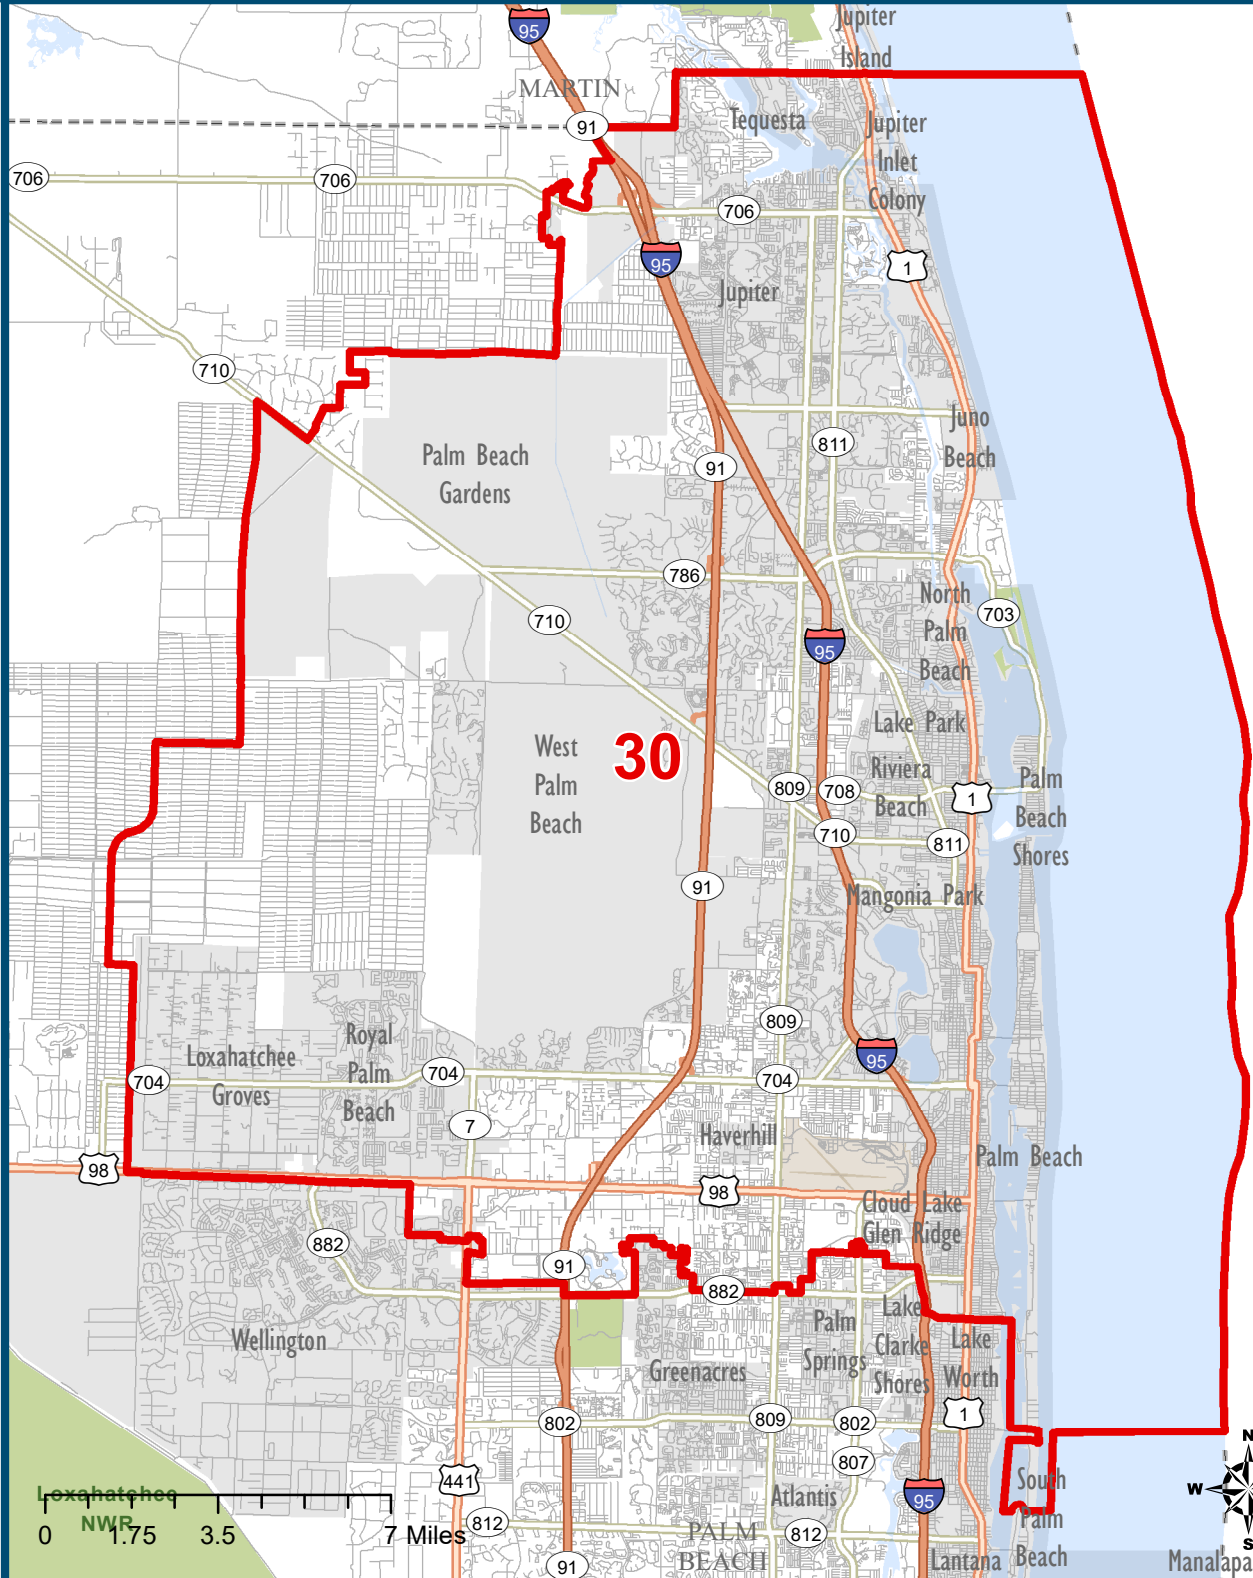

# Florida State Senate District 30

- State Senate
- Counties
- Interstates
- Highways
- Major Roads
- Roads
- Railroads
- Water Bodies
- Municipalities
- State or National Parks and Forests

Map produced by:  
 The Florida Senate  
 404 S. Monroe St., Tallahassee, FL 32399-1100  
 Website: <http://www.flsenate.gov/redistricting>