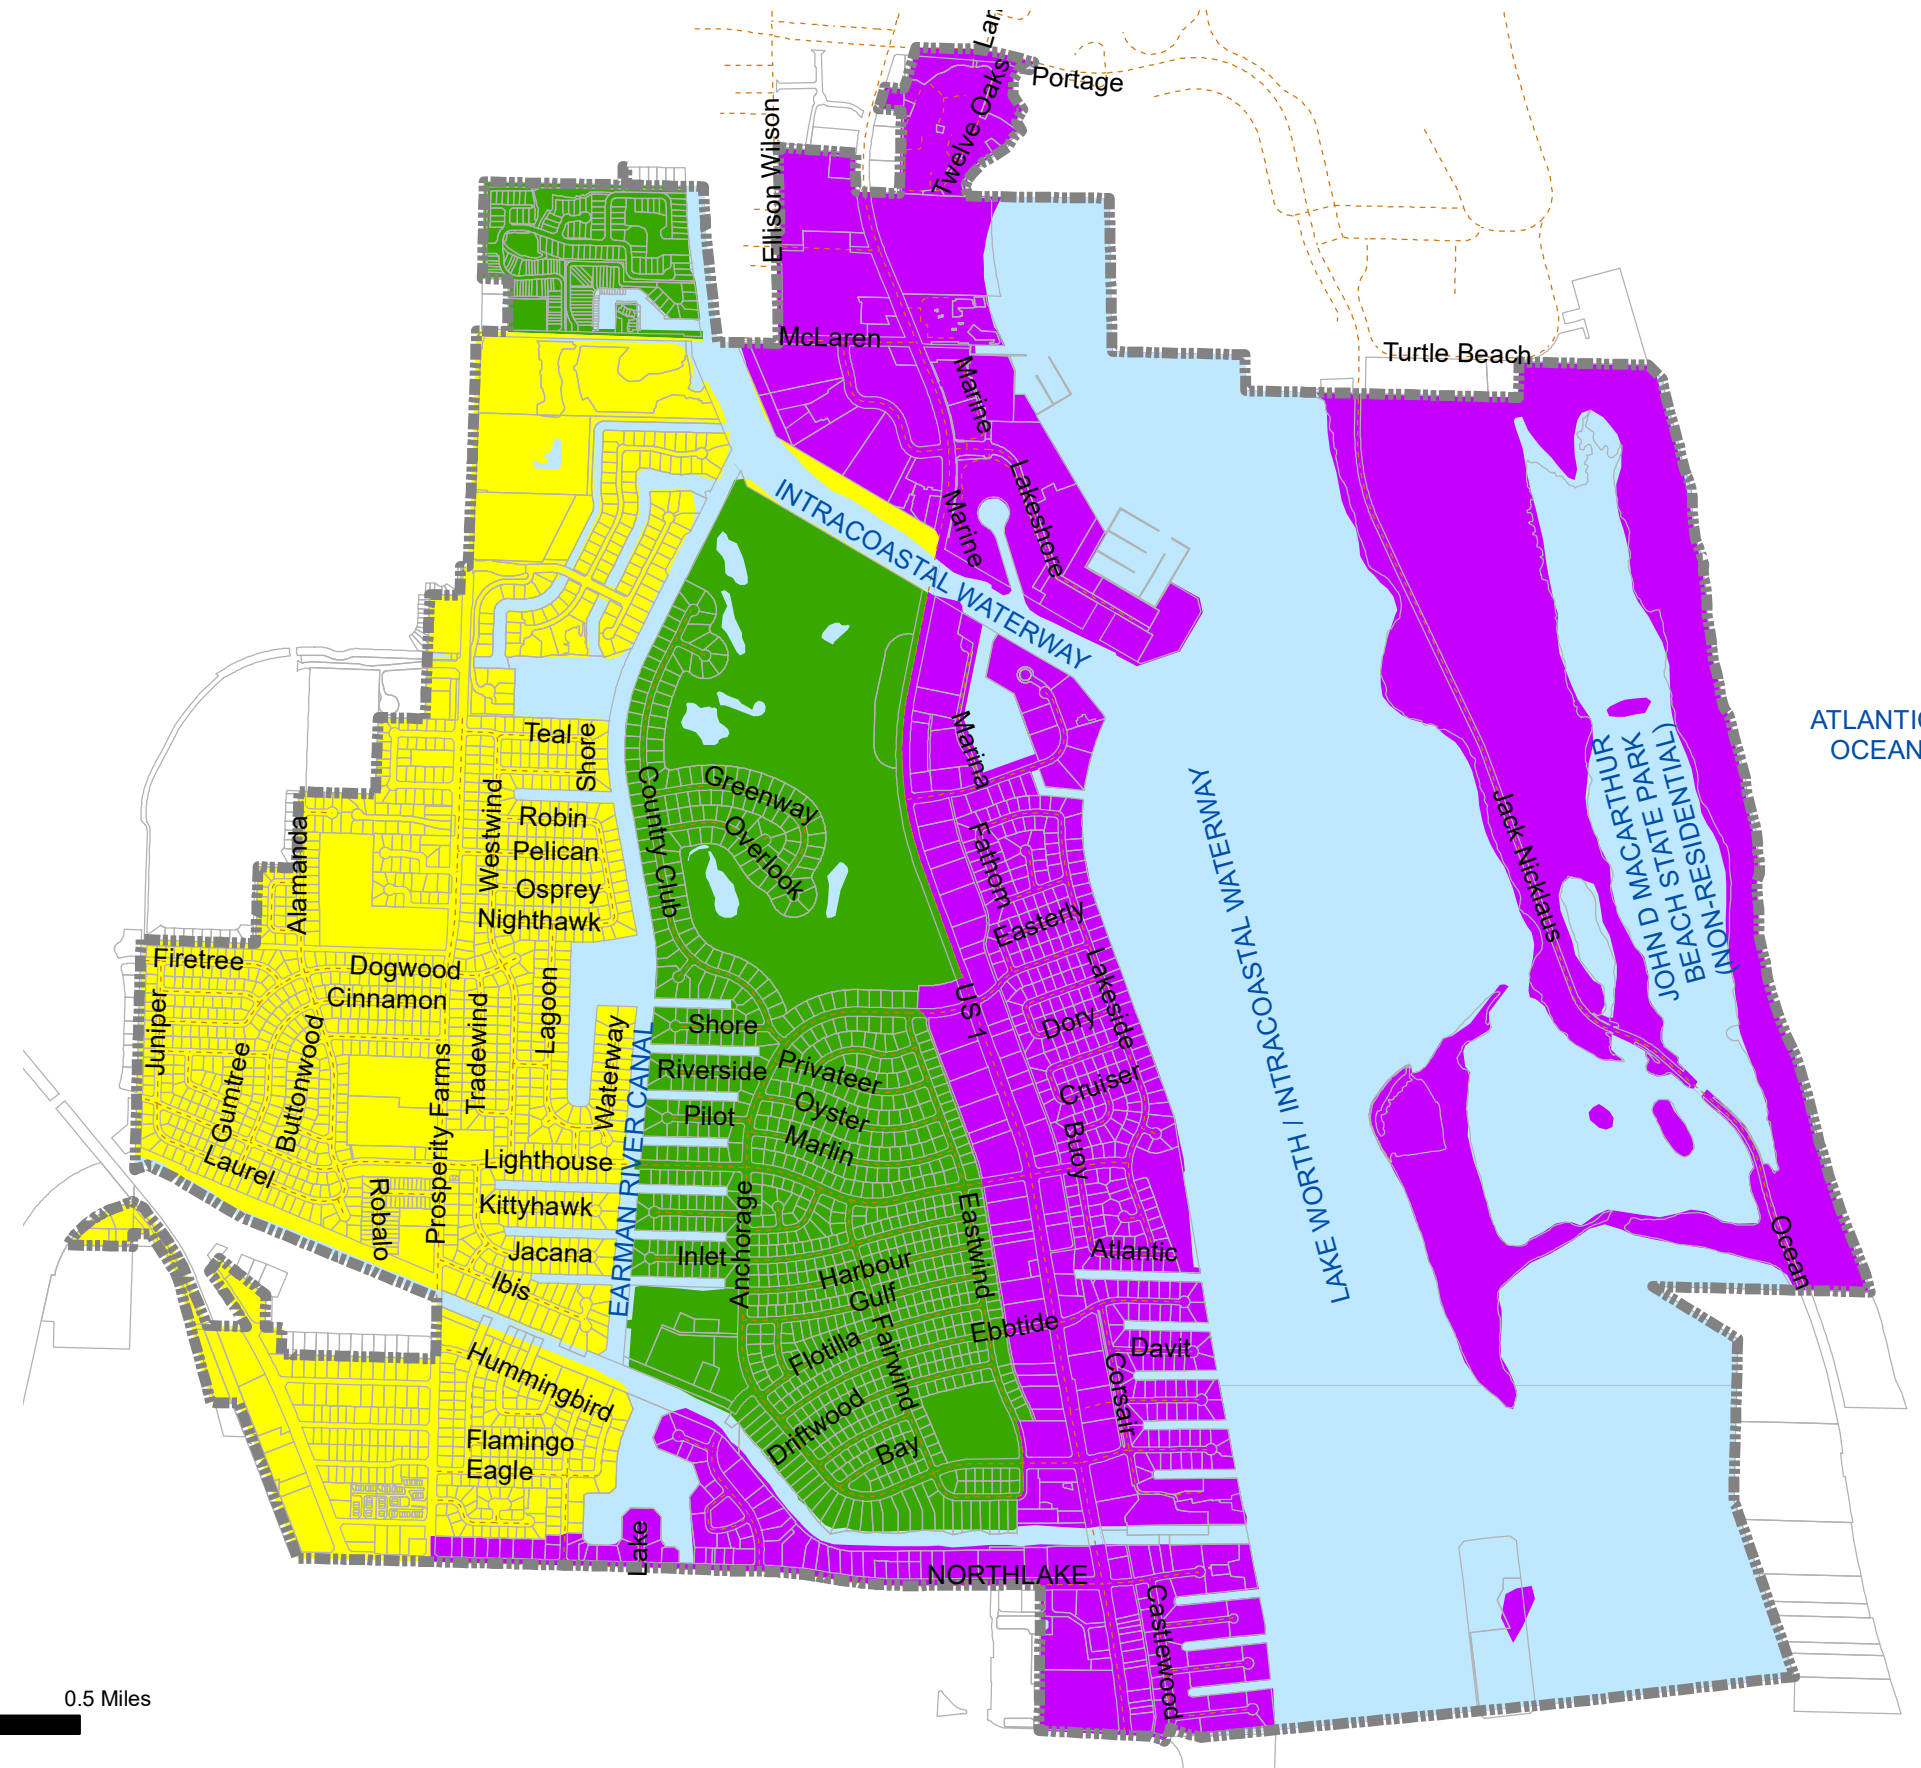

Village of North Palm Beach

Code Compliance Zone Map

ZONES BY INSPECTOR

- Zone 1- HAUGHTON
- Zone 2 -WEVER
- Zone 3 - ROBINSON
- Water
- Village Parcels
- Village Boundary